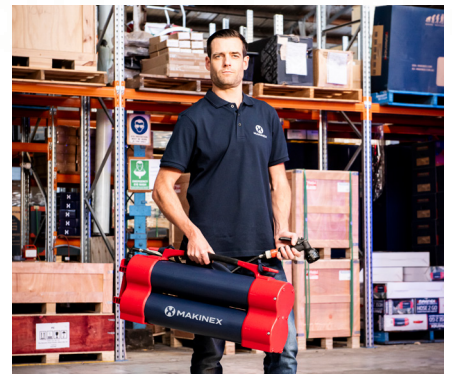

Features:

Makinex Surface Cleaning Range:

3. Hose2Go